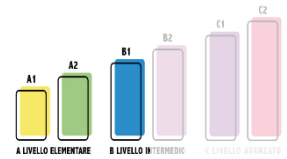

FERRARA

Preliminary English Test (PET) - Livello QCER B1

Data esame	Esame	Tipologia	Speaking window	Termine iscriz.
21/02/2024	Preliminary English Test	Computer Based	16/02/2024 – 25/02/2024	05/02/2024
13/03/2024	Preliminary English Test for Schools	Computer Based	08/03/2024 – 17/03/2024	13/03/2024
20/03/2024	Preliminary English Test	Computer Based	15/03/2024 – 24/03/2024	20/03/2024
18/04/2024	Preliminary English Test for Schools	Computer Based	Da definire	18/04/2024
22/05/2024	Preliminary English Test	Computer Based	Da definire	06/05/2024
25/05/2024	Preliminary English Test for Schools	Computer Based	Da definire	08/05/2024
03/06/2024	Preliminary English Test for Schools	Computer Based	Da definire	17/05/2024
06/06/2024	Preliminary English Test for Schools	Computer Based	Da definire	21/05/2024
27/06/2024	Preliminary English Test	Computer Based	Da definire	10/06/2024
20/07/2024	A2 Key	Computer Based	Da definire	05/07/2024

prezzo esame €130,00* **

inlingua school of languages s.r.l.

e-mail corsi: corsi@inlinguafe.com - e-mail traduzioni: translation@inlinguafe.com
www.inlinguaferrara.com - www.inlinguafe.it

Via Mascheraio, 17 - 44121 Ferrara
Tel. 0532 207276 / 209680 - Fax 0532 209680

Cod.Fisc./PIVA 00176170389
R.I. FERRARA N° 00176170389 CCIAA FE 91942
Cap.Soc. Euro 16000,00 I.V.